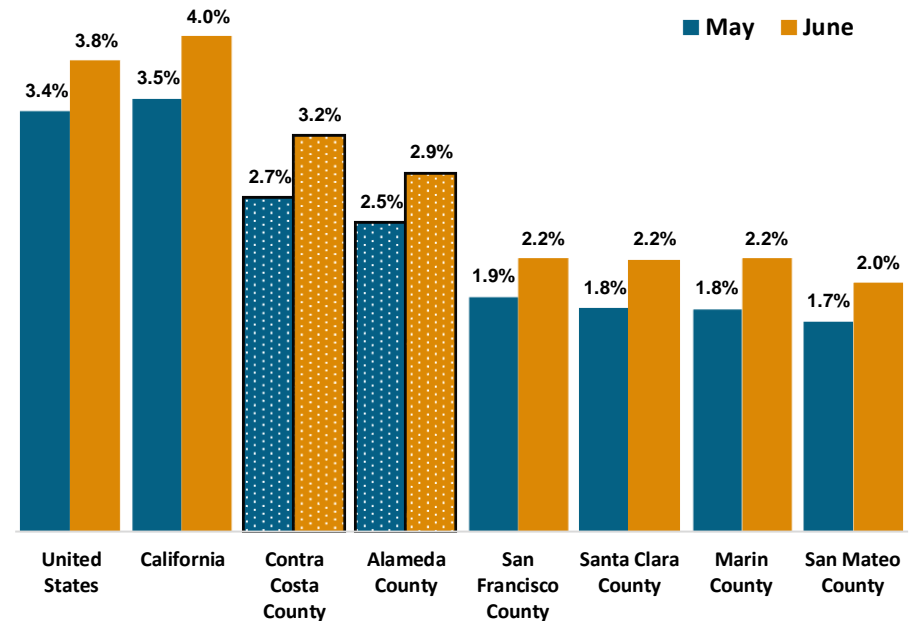

June Industry Sectors Ranked by Employment Size¹

Unemployment Rate (%)²

Online Job Advertisements – June 2022 Help Wanted OnLine³

Top 10 Employers

Tesla – 1,754
Sutter Health – 1,577
Lucid Motors Inc – 1,447
Kaiser Permanente – 1,171
Workday – 590
Amazon – 568
Oakland Unified School District – 568
Stanford Medical – 549
UC Berkeley – 516
DIRECTV Incorporated – 486

Top 10 Cities

Oakland – 13,189
Fremont – 9,438
Pleasanton – 5,615
Walnut Creek – 4,611
Concord – 4,460
Hayward – 4,298
Berkeley – 4,209
Livermore – 3,826
Newark – 3,247
San Leandro – 3,016

Sources: ¹ Current Employment Statistics (June 2022), ² Local Area Unemployment Statistics (June 2022), ³ Conference Board; Help Wanted Online (June 2022)