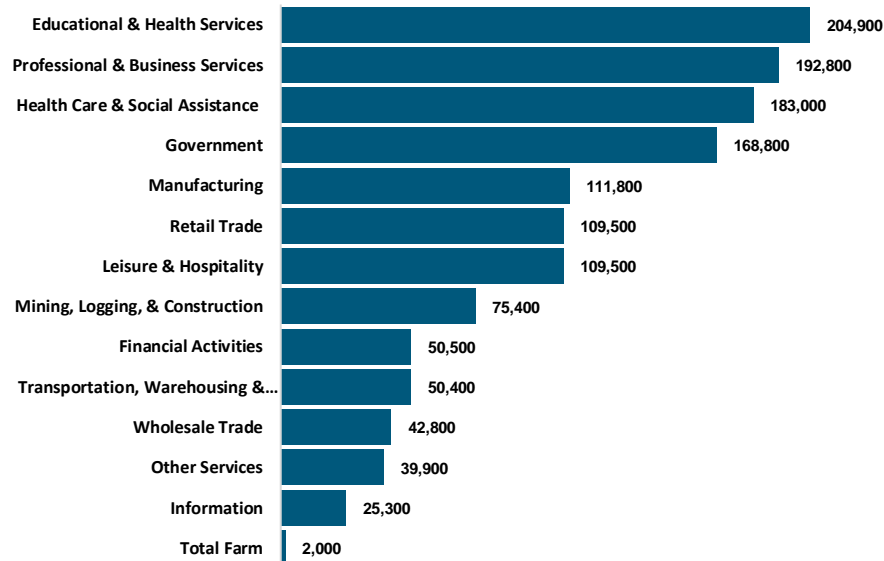

June Industry Sectors Ranked by Employment Size¹

Unemployment Rate (%)²

Online Job Advertisements – June 2022 Help Wanted OnLine³

Top 10 Employers

Tesla – 1,754
Sutter Health – 1,577
Lucid Motors Inc – 1,447
Kaiser Permanente – 1,171
Workday – 590
Amazon – 568
Oakland Unified School District – 568
Stanford Medical – 549
UC Berkeley – 516
DIRECTV Incorporated – 486

Top 10 Occupations

Registered Nurses – 2,882
Software Developers, Applications – 2,811
Managers, All Other – 2,463
Computer Occupations, All Other – 2,228
Retail Salespersons – 2,203
Sales Representatives, Wholesale and Manufacturing – 2,079
Heavy and Tractor-Trailer Truck Drivers – 1,748
First-Line Supervisors of Retail Sales Workers – 1,638
Customer Service Representatives – 1,525
Laborers and Freight, Stock, and Material Movers, Hand – 1,230

Top 10 Cities

Oakland – 13,189
Fremont – 9,438
Pleasanton – 5,615
Walnut Creek – 4,611
Concord – 4,460
Hayward – 4,298
Berkeley – 4,209
Livermore – 3,826
Newark – 3,247
San Leandro – 3,016

Sources: ¹ Current Employment Statistics (June 2022), ² Local Area Unemployment Statistics (June 2022), ³ Conference Board; Help Wanted Online (June 2022)